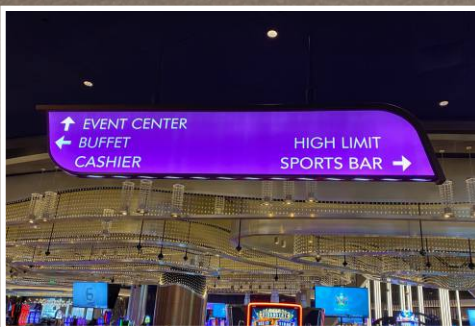

Illuminating Ideas Since 1962

CAPTIVATING DISPLAYS • DISTINCTIVE IDENTIFICATION • PROFESSIONALLY CRAFTED

For more information, contact a member of our Sales Team:

253 830-3600

email: info@berrysign.com

Illuminating Ideas Since 1962