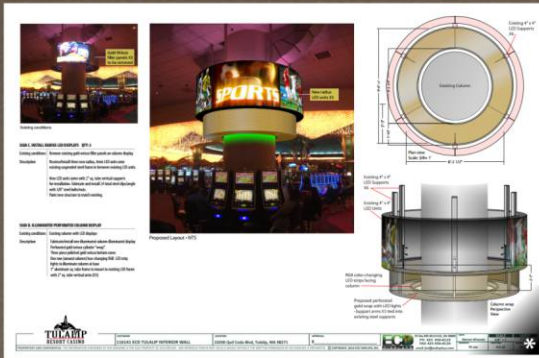

Illuminating Ideas Since 1962

CAPTIVATING DISPLAYS • DISTINCTIVE IDENTIFICATION • PROFESSIONALLY CRAFTED

For more information, contact a member of our Sales Team:
253 830-3600
email: info@berrysign.com